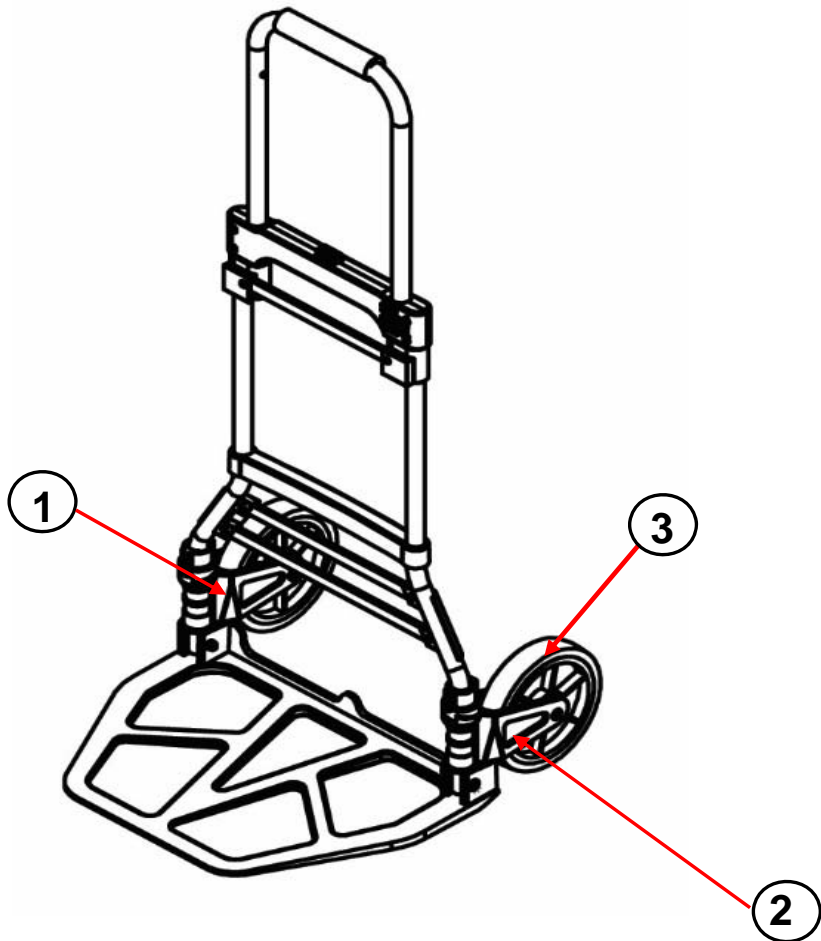

H-003B-1

Date: July 22, 2020

NO	NAME	DESCRIPTION	Q'TY
1	MW/H-003B-1-VR	Right- Axle box	1
2	MW/H-003B-1-VL	Left - Axle box	1
3	MW/H-003B-1-VW	7 " TPR Wheel	2